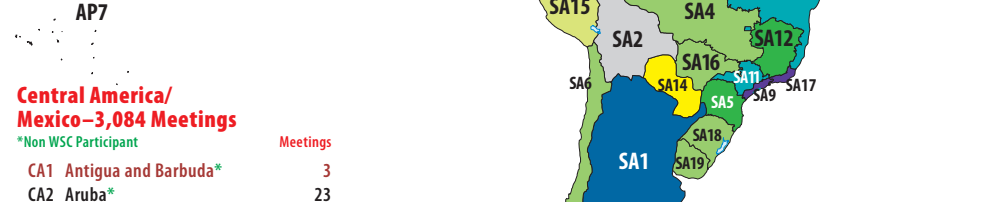

### Canada—1,346 Meetings

\*Non WSC Participant

Meeting	Count
CN1 Al-Sask	184
CN2 British Columbia	347
CN3 Canada Atlantic	71
CN4 Ontario	440
CN5 Quebec	300
CN6 Yukon Territories*	4

Meetings