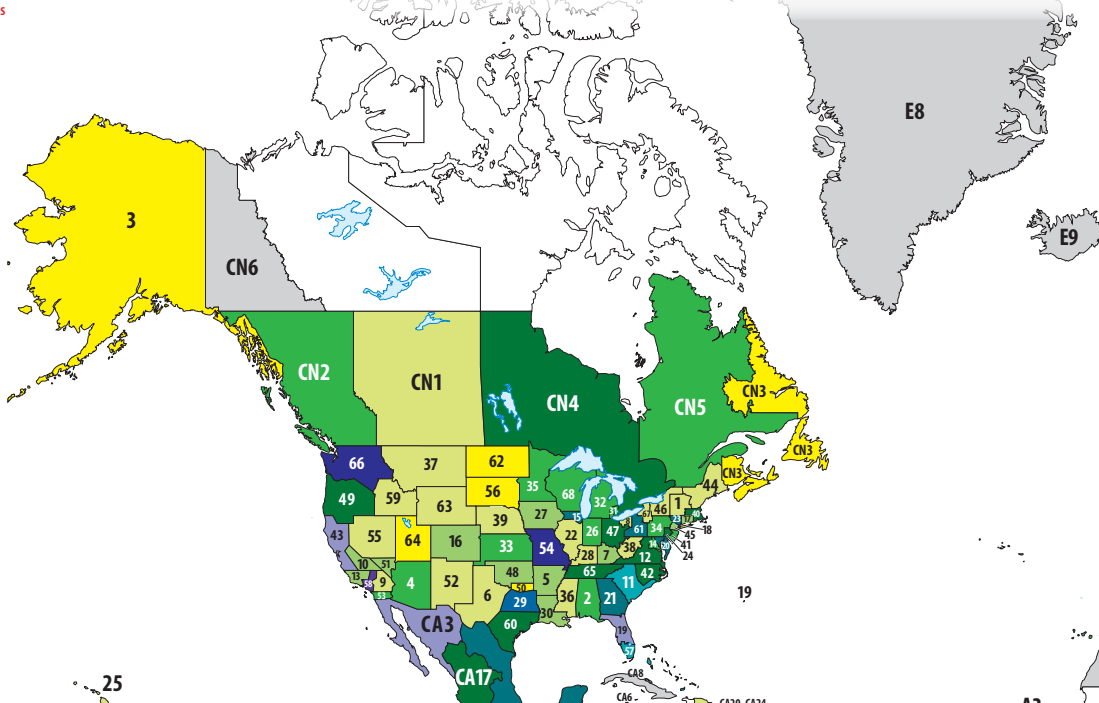

USA—23,511 Meetings

*Non WSC Participant

Meeting	Count
1 ABCD	160
2 Alabama/NW Florida	331
3 Alaska	93
4 Arizona	365
5 Arkansas	282
6 Best Little	129
7 Bluegrass Appalachian*	275
8 Buckeye	160
9 California Inland	158
10 California Mid-State	286
11 Carolina	679
12 Central Atlantic	472
13 Central California	250
14 Chesapeake & Potomac	356
15 Chicagoland	527
16 Colorado	292
17 Connecticut	238
18 Eastern New York	196
19 Florida	1,053
20 Free State	570
21 Georgia	569
22 Greater Illinois	183
23 Greater New York	552
24 Greater Philadelphia	451
25 Hawaii	139
26 Indiana	370
27 Iowa	280
28 Kentuckiana	147
29 Lone Star	724
30 Louisiana	279
31 Metro Detroit	312
32 Michigan	344
33 Mid-America	313
34 Mid-Atlantic	313
35 Minnesota	315
36 Mississippi	118
37 Montana	121
38 Mountaineer	140
39 Nebraska	154
40 New England	415
41 New Jersey	377
42 North Carolina	427
43 Northern California	1,174
44 Northern New England	146
45 Northern New Jersey	244
46 Northern New York	149
47 Ohio	462
48 OK Region	293
49 Pacific Cascade	463
50 Red River*	42
51 Region 51	293
52 Rio Grande	199
53 San Diego/Imperial	361
54 Show-Me	809
55 Sierra Sage	108
56 South Dakota	57
57 South Florida	650
58 Southern California	974
59 Southern Idaho	103
60 Tejas Bluebonnet	466
61 Tri-State	545
62 Upper Midwest	76
63 Upper Rocky Mountain	114
64 Utah	87
65 Volunteer	432
66 Washington/North Idaho	880
67 Western New York	143
68 Wisconsin	326

Meetings

Canada—1,346 Meetings

*Non WSC Participant

Meeting	Count
CN1 Al-Sask	184
CN2 British Columbia	347
CN3 Canada Atlantic	71
CN4 Ontario	440
CN5 Quebec	300
CN6 Yukon Territories*	4

Meetings